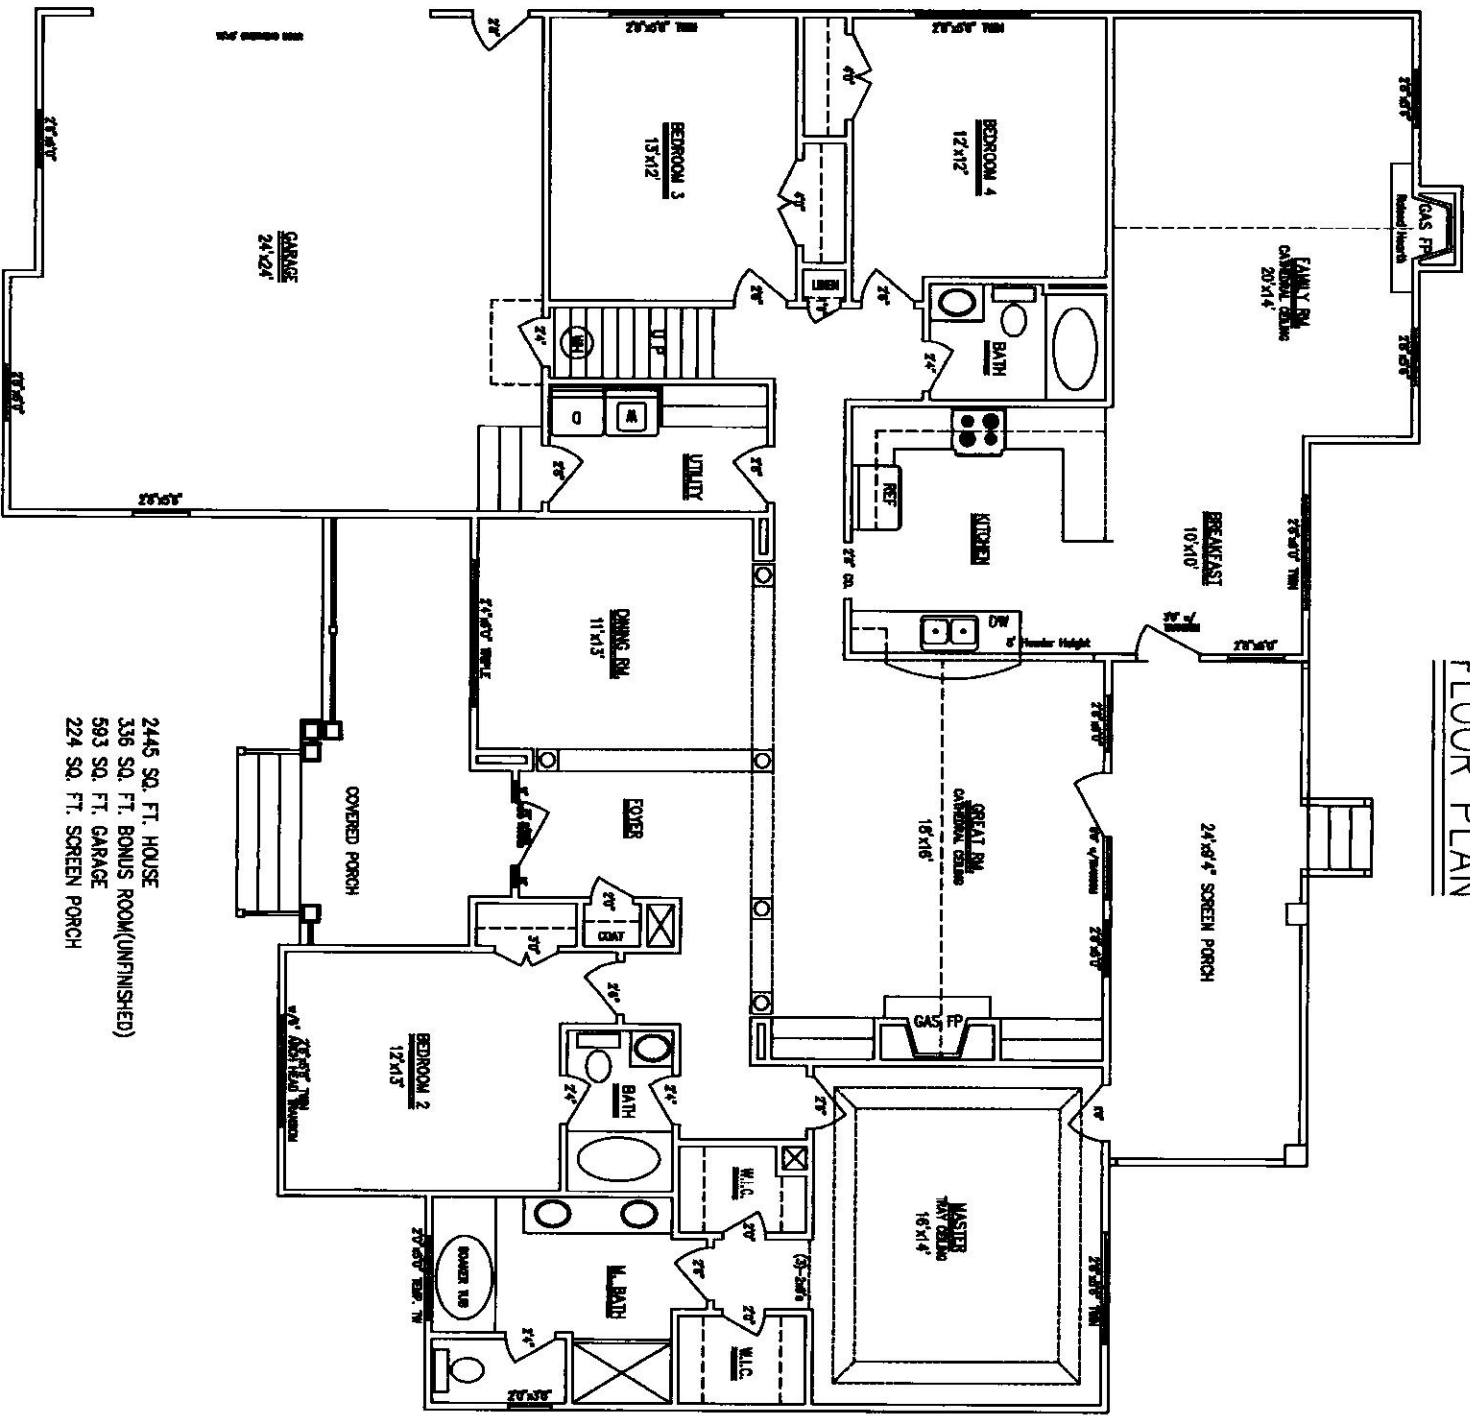

# FLOOR PLAN

2446 SQ. FT. HOUSE  
 336 SQ. FT. BONUS ROOM (UNFINISHED)  
 593 SQ. FT. GARAGE  
 224 SQ. FT. SCREEN PORCH